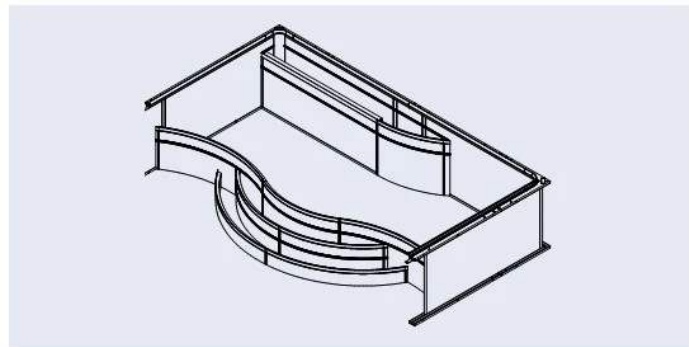

Custom Step Forms

Custom Design and Quotes are available upon request. Please contact our Customer Service Department for more information.