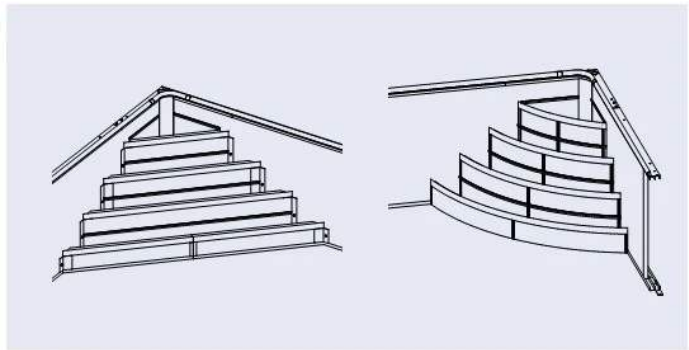

Corner Step Forms

Tread	Available Wall Heights		
Straight	42"	48"	52"
Radius	42"	48"	52"

42" Wall Height - 3 Treads
48"/52" Wall Height - 4 Treads