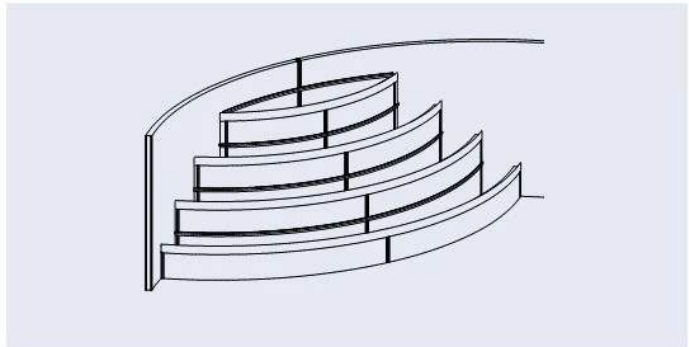

Wedding Cake Step Forms

Tread	Available Wall Heights		
Str/Rad	42"	48"	52"

42" Wall Height - 3 Treads
48"/52" Wall Height - 4 Treads