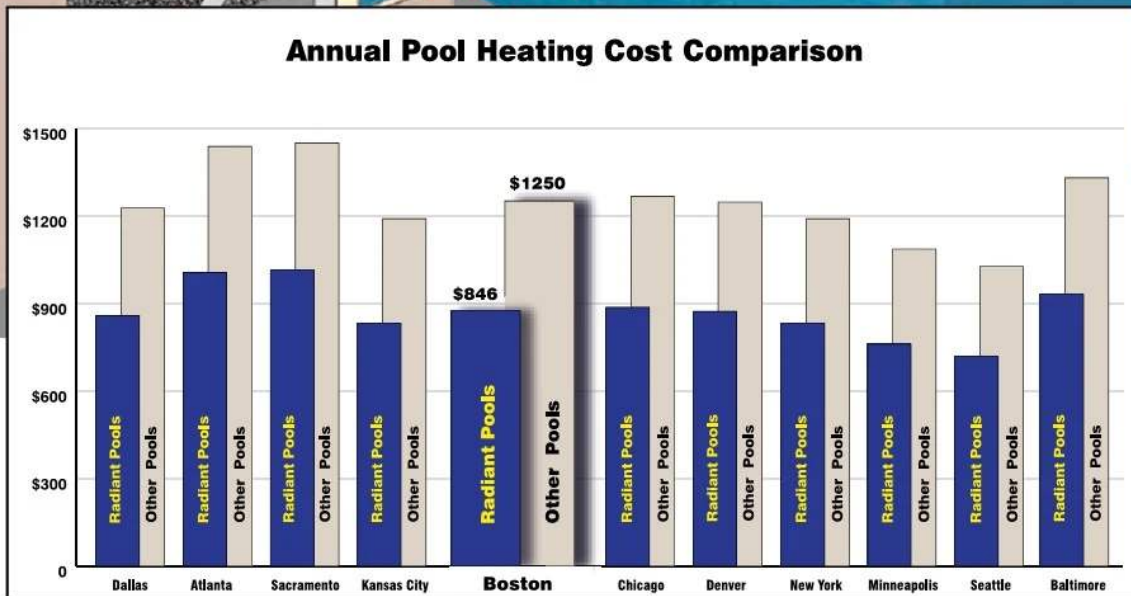

The patented bonding process that joins the three layers creates a rigid wall that is far stronger and more durable than any other pool wall.

Advanced  
Engineering

(Figures based on a 16' x 32' inground pool heated with an 80% efficient natural gas heater at \$.80 per therm. Information Source: U.S. DOE - EERE Consumer's Guide)